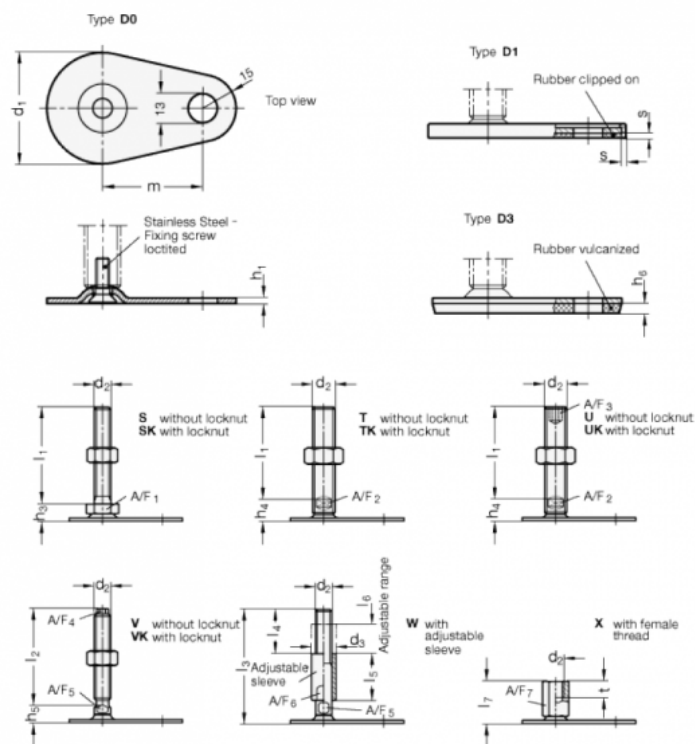

Article number: 204360M1080D1SK

Description: E+G levelling foot  
GN 43-60-M10-80-D1-SK

Note: SK With nut, External hexagon at the bottom

## Measures

A/F1 = 17	s = 2
d1 = 60	
d2 = M10	
h1 = 2.5	
h3 = 11	
h6 =	
l1 = 80	
m = 50	